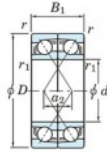

Deep groove ball bearing single row 7307-CDF-FY-JTEKT - 7307-CDF-FY-JTEKT

<https://www.123bearing.co.uk/bearing-housing/deep-groove-bearing/single-row/7307-cdf-fy-jtekt>

Boundary dimensions

Regular ball bearings Face to face (FF)

Bearing No.	Boundary dimensions (mm)					Basic load ratings (kN)		Fatigue load factor		Limiting speeds (min ⁻¹)
	d	D	B	r (min)	r1 (min)	Cr	Cor	f0	f0	Grease lub.
7307CDF FY	35	80	42	1.5	-	77	47.2	3.5	13.4	11000

PRODUCT FEATURES

Brand	JTEKT
N° Ean13	3616060651402
Inside diameter	35 mm
Outside diameter	80 mm
Thickness	42 mm
Limiting speed	11000 rpm
Dynamic load	77 kN
Static load	47.2 kN
Packaging	1

contact@123bearing.co.uk