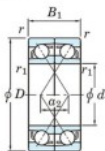

Deep groove ball bearing single row 7307-BDF-FY-JTEKT - 7307-BDF-FY-JTEKT

<https://www.123bearing.co.uk/bearing-housing/deep-groove-bearing/single-row/7307-bdf-fy-jtekt>

Boundary dimensions

Single row bearings Face to face (FF)

Bearing No.	Boundary dimensions (mm)					Basic load ratings (kN)		Fatigue load factor		Limiting speeds (min ⁻¹)
	d	D	B	r (min)	r1 (min)	Cr	Cor	Cu	f0	Grease lub.
7307BDF FY	35	80	42	1.5	-	65.9	40.5	2.65	-	6200

PRODUCT FEATURES

Brand	JTEKT
N° Ean13	3616060651389
Inside diameter	35 mm
Outside diameter	80 mm
Thickness	42 mm
Limiting speed	6200 rpm
Dynamic load	65.9 kN
Static load	40.5 kN
Packaging	1

contact@123bearing.co.uk