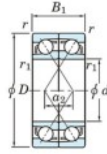

Deep groove ball bearing single row 7207-BDF-FY-JTEKT - 7207-BDF-FY-JTEKT

<https://www.123bearing.co.uk/bearing-housing/deep-groove-bearing/single-row/7207-bdf-fy-jtekt>

Boundary dimensions

Single ball bearings Face to face (FF)

| Bearing No. | Boundary dimensions(mm) | | | | | Basic load ratings(kN) | | Fatigue load limit(kN) | factor | Limiting speeds(min-1) |
|-------------|-------------------------|----|----|---------|---------|------------------------|------|------------------------|--------|------------------------|
| | d | D | B | r1(min) | r1(max) | Cr | Cor | | | |
| 7207BDF FY | 35 | 72 | 34 | 1.1 | - | 52.1 | 34.1 | 2.1 | - | 6600 |