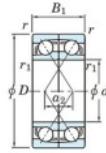

Deep groove ball bearing single row 7007-DF-FY-JTEKT - 7007-DF-FY-JTEKT

<https://www.123bearing.co.uk/bearing-housing/deep-groove-bearing/single-row/7007-df-fy-jtekt>

Boundary dimensions

Single row bearings Face to face (DF)

Bearing No.	Boundary dimensions(mm)					Basic load ratings(kN)		Fatigue	load	factor	Limiting
	d	D	B	r1(min)	r1(max)	C _r	C _{0r}	limit(kN)	f ₀	Grease lub.	speeds(min-1)
7007DF FY	35	62	28	1	-	35.5	25.2	1.5	-	-	9800

PRODUCT FEATURES

Brand	JTEKT
N° Ean13	3616060651334
Inside diameter	35 mm
Inside diameter	1.378" inch
Outside diameter	62 mm
Outside diameter	2.441" inch
Thickness	28 mm
Thickness	1.102" inch
Limiting speed	9800 rpm
Dynamic load	35.5 kN
Static load	25.2 kN
Packaging	1