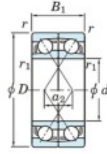

Deep groove ball bearing single row HAR-007-CDF-JTEKT - HAR-007-CDF-JTEKT

<https://www.123bearing.co.uk/bearing-housing/deep-groove-bearing/single-row/har-007-cdf-jtekt>

Boundary dimensions

Single ball bearings Face to face (FF)

Bearing No.	Boundary dimensions(mm)					Basic load ratings(kN)		Fatigue load factor		Limiting speeds(min-1)
	d	D	B	r (min)	r1 (min)	Cr	Cor	f0	Grease lub.	
HAR007CDF	35	62	28	1	-	-	11.1	-	8.1	18000

PRODUCT FEATURES