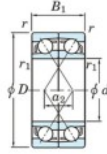

Deep groove ball bearing single row 7907-CDF-FY-JTEKT - 7907-CDF-FY-JTEKT

<https://www.123bearing.co.uk/bearing-housing/deep-groove-bearing/single-row/7907-cdf-fy-jtekt>

Boundary dimensions

Single row bearings Face to face (DF)

Bearing No.	Boundary dimensions (mm)					Basic load ratings (kN)		Fatigue load factor		Limiting speeds (min-1)
	d	D	B	r1 (mm)	r2 (mm)	Cr	Cor	f0	Grease lub.	
7907CDF FY	35	55	20	0.6	-	25.5	19.4	1.1	15.7	15000

PRODUCT FEATURES

Brand	JTEKT
N° Ean13	3616060651303
Inside diameter	35 mm
Outside diameter	55 mm
Thickness	20 mm
Limiting speed	15000 rpm
Dynamic load	25.5 kN
Static load	19.4 kN
Packaging	1

contact@123bearing.co.uk