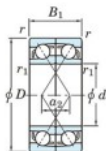

## Deep groove ball bearing single row 7406-DF-FY-JTEKT - 7406-DF-FY-JTEKT

<https://www.123bearing.co.uk/bearing-housing/deep-groove-bearing/single-row/7406-df-fy-jtekt>

Boundary dimensions

Angular ball bearings Face to face (DF)

Bearing No.	Boundary dimensions(mm)					Basic load ratings(kN)		Fatigue load limit(kN)	factor	Limiting speeds(min-1)
	d	D	B	r1(min)	r1(max)	C <sub>r</sub>	C <sub>0r</sub>	C <sub>u</sub>	f <sub>0</sub>	Grease lub
7406DF FY	30	90	46	1.5	-	96.7	56.9	4.35	-	5700

## PRODUCT FEATURES

Brand	JTEKT
N° Ean13	3616060651297
Inside diameter	30 mm
Inside diameter	1.181" inch
Outside diameter	90 mm
Outside diameter	3.543" inch
Thickness	46 mm
Thickness	1.811" inch
Limiting speed	5700 rpm
Dynamic load	96.7 kN
Static load	56.9 kN
Packaging	1