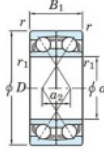

## Deep groove ball bearing single row 7306-CDF-FY-JTEKT - 7306-CDF-FY-JTEKT

<https://www.123bearing.co.uk/bearing-housing/deep-groove-bearing/single-row/7306-cdf-fy-jtekt>

Boundary dimensions

Angular ball bearings Face to face (DF)

Bearing No.	Boundary dimensions (mm)					Basic load ratings (kN)		Fatigue load limit (kN)	factor	Limiting speeds (min-1)
	d	D	B	r1 (min)	r1 (min)	Cr	Cor			
7306CDF FY	30	72	38	1.1	-	65.6	40.5	3	13.4	13000

## PRODUCT FEATURES

Brand	JTEKT
N° Ean13	3616060651273
Inside diameter	30 mm
Inside diameter	1.181" inch
Outside diameter	72 mm
Outside diameter	2.835" inch
Thickness	38 mm
Thickness	1.496" inch
Limiting speed	13000 rpm
Dynamic load	65.6 kN
Static load	40.5 kN
Packaging	1