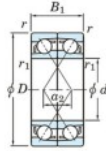

## Deep groove ball bearing single row 7306-DF-FY-JTEKT - 7306-DF-FY-JTEKT

<https://www.123bearing.co.uk/bearing-housing/deep-groove-bearing/single-row/7306-df-fy-jtekt>

Boundary dimensions

Angular ball bearings Face to face (DF)

Bearing No.	Boundary dimensions(mm)					Basic load ratings(kN)		Fatigue load limit(kN)	factor	Limiting speeds(min-1)
	d	D	B	r1(min)	r1(max)	Cr	Cor	Cu	f0	Grease lub.
7306DF FY	30	72	38	1.1	-	61.1	37.8	2.6	-	9200

## PRODUCT FEATURES

Brand	JTEKT
N° Ean13	3616060651266
Inside diameter	30 mm
Outside diameter	72 mm
Thickness	38 mm
Limiting speed	9200 rpm
Dynamic load	61.1 kN
Static load	37.8 kN
Packaging	1

[contact@123bearing.co.uk](mailto:contact@123bearing.co.uk)