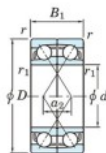

## Deep groove ball bearing single row 7206-DF-FY-JTEKT - 7206-DF-FY-JTEKT

<https://www.123bearing.co.uk/bearing-housing/deep-groove-bearing/single-row/7206-df-fy-jtekt>

Boundary dimensions

Single ball bearings Face to face (FF)

Bearing No.	Boundary dimensions(mm)					Basic load ratings(kN)		Fatigue load limit(kN)	factor	Limiting speeds(min-1)
	d	D	B	r1(min)	r1(max)	Cr	C0r			
7206DF FY	30	62	32	1	-	43.3	27.4	1.8	-	10000

## PRODUCT FEATURES

Brand	JTEKT
N° Ean13	3616060651235
Inside diameter	30 mm
Inside diameter	1.181" inch
Outside diameter	62 mm
Outside diameter	2.441" inch
Thickness	32 mm
Thickness	1.26" inch
Limiting speed	10000 rpm
Dynamic load	43.3 kN
Static load	27.4 kN
Packaging	1