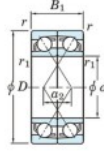

## Deep groove ball bearing single row 7206-BDF-FY-JTEKT - 7206-BDF-FY-JTEKT

<https://www.123bearing.co.uk/bearing-housing/deep-groove-bearing/single-row/7206-bdf-fy-jtekt>

Boundary dimensions

Angular ball bearings Face to face (FF)

Bearing No.	Boundary dimensions(mm)						Basic load ratings(kN)		Fatigue load factor		Limiting speeds(min-1)	
	d	D	B	r (mm)	r1 (mm)	Cr	Cor	Cu	f0	Grease lub.	Oil lub.	
7206BDF FY	30	62	32	1	-	39.5	25	1.55	-	7700		

## PRODUCT FEATURES

Brand	JTEKT
N° Ean13	3616060651228
Inside diameter	30 mm
Outside diameter	62 mm
Thickness	32 mm
Limiting speed	7700 rpm
Dynamic load	39.5 kN
Static load	25 kN
Packaging	1

[contact@123bearing.co.uk](mailto:contact@123bearing.co.uk)