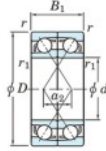

Deep groove ball bearing single row 7006-CDF-FY-JTEKT - 7006-CDF-FY-JTEKT

<https://www.123bearing.co.uk/bearing-housing/deep-groove-bearing/single-row/7006-cdf-fy-jtekt>

Boundary dimensions

Single ball bearings Face to face (FF)

Bearing No.	Boundary dimensions(mm)						Basic load ratings(kN)		Fatigue load factor		Limiting speeds(min-1)
	d	D	B	r (min)	r1 (min)	Cr	Cor	Co	f0	Grease lub.	
7006CDF FY	30	55	26	1	-	32.2	22	1.4	14.9	16000	

PRODUCT FEATURES

Brand	JTEKT
N° Ean13	3616060651211
Inside diameter	30 mm
Outside diameter	55 mm
Thickness	26 mm
Limiting speed	16000 rpm
Dynamic load	32.2 kN
Static load	22 kN
Packaging	1

contact@123bearing.co.uk