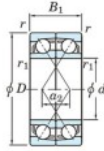

Deep groove ball bearing single row 7006-DF-FY-JTEKT - 7006-DF-FY-JTEKT

<https://www.123bearing.co.uk/bearing-housing/deep-groove-bearing/single-row/7006-df-fy-jtekt>

Boundary dimensions

(Single row bearings Face to face (DF))

Bearing No.	Boundary dimensions (mm)					Basic load ratings (kN)		Fatigue load factor		Limiting speeds (min-1) Grease Lub.
	d	D	B	r (mm)	r1 (mm)	Cr	Cor	Cu	f0	
7006DF FY	30	55	26	1	-	29.5	20.2	1.2	-	11000

PRODUCT FEATURES

Brand	JTEKT
N° Ean13	3616060651204
Inside diameter	30 mm
Outside diameter	55 mm
Thickness	26 mm
Limiting speed	11000 rpm
Dynamic load	29.5 kN
Static load	20.2 kN
Packaging	1

contact@123bearing.co.uk