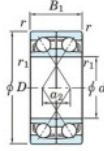

Deep groove ball bearing single row HAR-006-CDF-JTEKT - HAR-006-CDF-JTEKT

<https://www.123bearing.co.uk/bearing-housing/deep-groove-bearing/single-row/har-006-cdf-jtekt>

Boundary dimensions

Single row bearings Face to face (DF)

Bearing No.	Boundary dimensions(mm)					Basic load ratings(kN)		Fatigue load limit(kN)	factor	Limiting speeds(min-1)
	d	D	B	r (min)	r1 (min)	Cr	C0r	C0r	f0	Grease Lub.
HAR006CDF	30	55	26	1	-	-	9.75	-	7.9	21000

PRODUCT FEATURES

Brand	JTEKT
N° Ean13	3616060651181
Inside diameter	30 mm
Outside diameter	55 mm
Thickness	26 mm
Limiting speed	21000 rpm
Static load	9.75 kN
Packaging	1

contact@123bearing.co.uk

02038 087 274