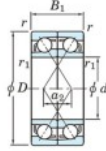

Deep groove ball bearing single row 7205-CDF-FY-JTEKT - 7205-CDF-FY-JTEKT

<https://www.123bearing.co.uk/bearing-housing/deep-groove-bearing/single-row/7205-cdf-fy-jtekt>

Boundary dimensions

Regular ball bearings Face to face (FF)

Bearing No.	Boundary dimensions (mm)						Basic load ratings (kN)		Fatigue load factor		Limiting speeds (min-1)
	d	D	B	r (min)	r1 (min)	-	Cr	Cor	f0	Grease Lub.	
7205CDF FY	25	52	30	1	-	-	33.7	20.5	1.4	14	17000

PRODUCT FEATURES

Brand	JTEKT
N° Ean13	3616060651112
Inside diameter	25 mm
Outside diameter	52 mm
Thickness	30 mm
Limiting speed	17000 rpm
Dynamic load	33.7 kN
Static load	20.5 kN
Packaging	1

contact@123bearing.co.uk