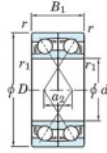

Deep groove ball bearing single row 7005-CDF-FY-JTEKT - 7005-CDF-FY-JTEKT

<https://www.123bearing.co.uk/bearing-housing/deep-groove-bearing/single-row/7005-cdf-fy-jtekt>

Boundary dimensions

Single ball bearings Face to face (FF)

Bearing No.	Boundary dimensions (mm)					Basic load ratings (kN)		Fatigue load limit (kN)	factor	Limiting speeds (min-1)
	d	D	B	r (min)	r1 (min)	C _r	C _{0r}	C _u	f ₀	Grease lub.
7005CDF FY	25	47	24	0.6	-	24.9	16	1	14.7	18000

PRODUCT FEATURES

Brand	JTEKT
N° Ean13	3616060651082
Inside diameter	25 mm
Outside diameter	47 mm
Thickness	24 mm
Limiting speed	18000 rpm
Dynamic load	24.9 kN
Static load	16 kN
Packaging	1

contact@123bearing.co.uk