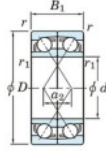

Deep groove ball bearing single row 7005-DF-FY-JTEKT - 7005-DF-FY-JTEKT

<https://www.123bearing.co.uk/bearing-housing/deep-groove-bearing/single-row/7005-df-fy-jtekt>

Boundary dimensions

Angular ball bearings Face to face (DF)

Bearing No.	Boundary dimensions(mm)					Basic load ratings(kN)		Fatigue load factor		Limiting speeds(min-1)
	d	D	B	r1(min)	r1(max)	C _r	C _{0r}	C _u	f ₀	Grease lub.
7005DF FY	25	47	24	0.6	-	22.9	14.8	0.9	-	13000

PRODUCT FEATURES

Brand	JTEKT
N° Ean13	3616060651075
Inside diameter	25 mm
Outside diameter	47 mm
Thickness	24 mm
Limiting speed	13000 rpm
Dynamic load	22.9 kN
Static load	14.8 kN
Packaging	1

contact@123bearing.co.uk