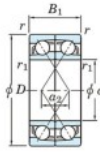

Deep groove ball bearing single row 7905-CDF-FY-JTEKT - 7905-CDF-FY-JTEKT

<https://www.123bearing.co.uk/bearing-housing/deep-groove-bearing/single-row/7905-cdf-fy-jtekt>

Boundary dimensions

Angular ball bearings Face to face (FF)

Bearing No.	Boundary dimensions(mm)					Basic load ratings(kN)		Fatigue load factor		Limiting speeds(min-1)
	d	D	B	r (min)	r1 (min)	Cr	Cor	Cu	f0	Grease lub.
7905CDF FY	25	42	18	0.3	-	16.5	10.9	0.6	15.5	20000

PRODUCT FEATURES

Brand	JTEKT
N° Ean13	3616060651051
Inside diameter	25 mm
Outside diameter	42 mm
Thickness	18 mm
Limiting speed	20000 rpm
Dynamic load	16.5 kN
Static load	10.9 kN
Packaging	1

contact@123bearing.co.uk