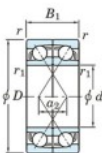

Deep groove ball bearing single row 7404-DF-FY-JTEKT - 7404-DF-FY-JTEKT

<https://www.123bearing.co.uk/bearing-housing/deep-groove-bearing/single-row/7404-df-fy-jtekt>

Boundary dimensions

Single row bearings Face to face (DF)

Bearing No.	Boundary dimensions(mm)					Basic load ratings(kN)		Fatigue load factor		Limiting speeds(min-1)
	d	D	B	r1(min)	r1(max)	Cr	Cor	Ca	f0	Grease lub.
7404DF FY	20	72	38	1.1	-	72.3	38.2	3	-	7400

PRODUCT FEATURES

Brand	JTEKT
N° Ean13	3616060651044
Inside diameter	20 mm
Outside diameter	72 mm
Thickness	38 mm
Limiting speed	7400 rpm
Dynamic load	72.3 kN
Static load	38.2 kN
Packaging	1

contact@123bearing.co.uk

02038 087 274