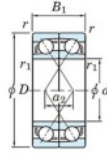

## Deep groove ball bearing single row 7404-BDF-FY-JTEKT - 7404-BDF-FY-JTEKT

<https://www.123bearing.co.uk/bearing-housing/deep-groove-bearing/single-row/7404-bdf-fy-jtekt>

Boundary dimensions

Single ball bearings Face to face (DF)

Bearing No.	Boundary dimensions (mm)					Basic load ratings (kN)		Fatigue load factor		Limiting speeds (min <sup>-1</sup> )
	d	D	B	r (mm)	r1 (mm)	Cr	Cor	f0	Grease lub.	
7404BDF FY	20	72	38	1.1	-	68.1	35.9	2.8	-	6400

## PRODUCT FEATURES

Brand	JTEKT
N° Ean13	3616060651037
Inside diameter	20 mm
Outside diameter	72 mm
Thickness	38 mm
Limiting speed	6400 rpm
Dynamic load	68.1 kN
Static load	35.9 kN
Packaging	1

[contact@123bearing.co.uk](mailto:contact@123bearing.co.uk)