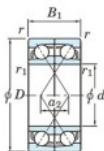

Deep groove ball bearing single row 7304-DF-FY-JTEKT - 7304-DF-FY-JTEKT

<https://www.123bearing.co.uk/bearing-housing/deep-groove-bearing/single-row/7304-df-fy-jtekt>

Boundary dimensions

Angular ball bearings Face to face (DF)

Bearing No.	Boundary dimensions(mm)					Basic load ratings(kN)		Fatigue load limit(kN)	factor	Limiting speeds(min-1)
	d	D	B	r1(min)	r1(max)	Cr	Cor			
7304DF FY	20	52	30	1.1	-	35.4	18.8	1.4	-	13000

PRODUCT FEATURES

Brand	JTEKT
N° Ean13	3616060651013
Inside diameter	20 mm
Outside diameter	52 mm
Thickness	30 mm
Limiting speed	130000 rpm
Dynamic load	35.4 kN
Static load	18.8 kN
Packaging	1

contact@123bearing.co.uk

02038 087 274