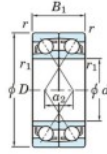

Deep groove ball bearing single row 7204-BDF-FY-JTEKT - 7204-BDF-FY-JTEKT

<https://www.123bearing.co.uk/bearing-housing/deep-groove-bearing/single-row/7204-bdf-fy-jtekt>

Boundary dimensions

Single ball bearings Face to face (FF)

Bearing No.	Boundary dimensions (mm)					Basic load ratings (kN)		Fatigue load limit (kN)	factor	Limiting speeds (min-1)
	d	D	B	r1 (min)	r1 (max)	Cr	Cor			
7204BDF FY	20	47	28	1	-	27	15.4	1	-	10000

PRODUCT FEATURES

Brand	JTEKT
N° Ean13	3616060650979
Inside diameter	20 mm
Outside diameter	47 mm
Thickness	28 mm
Limiting speed	10000 rpm
Dynamic load	27 kN
Static load	15.4 kN
Packaging	1

contact@123bearing.co.uk

02038 087 274