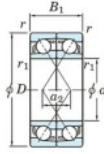

Deep groove ball bearing single row 7004-CDF-FY-JTEKT - 7004-CDF-FY-JTEKT

<https://www.123bearing.co.uk/bearing-housing/deep-groove-bearing/single-row/7004-cdf-fy-jtekt>

Boundary dimensions

For deep groove bearings Face to face (DF)

Bearing No.	Boundary dimensions(mm)					Basic load ratings(kN)		Fatigue load limit(kN)	factor	Limiting speeds(min-1)
	d	D	B	r1(min)	r1(max)	Cr	C0r			
7004CDF FY	20	42	24	0.6	-	22.6	13.2	0.9	14.1	21000

PRODUCT FEATURES

Brand	JTEKT
N° Ean13	3616060650962
Inside diameter	20 mm
Inside diameter	0.787" inch
Outside diameter	42 mm
Outside diameter	1.654" inch
Thickness	24 mm
Thickness	0.945" inch
Limiting speed	21000 rpm
Dynamic load	22.6 kN
Static load	13.2 kN
Packaging	1