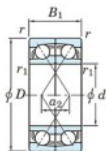

Deep groove ball bearing single row 7004-BDF-FY-JTEKT - 7004-BDF-FY-JTEKT

<https://www.123bearing.co.uk/bearing-housing/deep-groove-bearing/single-row/7004-bdf-fy-jtekt>

Boundary dimensions

Single row bearings Face to face (FF)

Bearing No.	Boundary dimensions (mm)					Basic load ratings (kN)		Fatigue load factor		Limiting speeds (min-1)
	d	D	B	r (min)	r1 (min)	Cr	Cor	Cu	f0	Grease lub.
7004BDF FY	20	42	24	0.6	-	19	11.1	0.68	-	11000

PRODUCT FEATURES

Brand	JTEKT
N° Ean13	3616060650948
Inside diameter	20 mm
Outside diameter	42 mm
Thickness	24 mm
Limiting speed	11000 rpm
Dynamic load	19 kN
Static load	11.1 kN
Packaging	1

contact@123bearing.co.uk