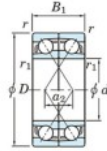

## Deep groove ball bearing single row 7303-CDF-FY-JTEKT - 7303-CDF-FY-JTEKT

<https://www.123bearing.co.uk/bearing-housing/deep-groove-bearing/single-row/7303-cdf-fy-jtekt>

Boundary dimensions

400-414 bearings Face to face (DF)

Bearing No.	Boundary dimensions(mm)					Basic load ratings(kN)		Fatigue load factor		Limiting speeds(min-1) Grease lub.
	d	D	B	r (min)	r1 (min)	Cr	Cor	Cu	f0	
7303CDF FY	17	47	28	1	-	32.2	16.8	1.3	12.6	20000

### PRODUCT FEATURES

Brand	JTEKT
N° Ean13	3616060650924
Inside diameter	17 mm
Outside diameter	47 mm
Thickness	28 mm
Limiting speed	20000 rpm
Dynamic load	32.2 kN
Static load	16.8 kN
Packaging	1

[contact@123bearing.co.uk](mailto:contact@123bearing.co.uk)