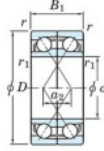

## Deep groove ball bearing single row 7203-DF-FY-JTEKT - 7203-DF-FY-JTEKT

<https://www.123bearing.co.uk/bearing-housing/deep-groove-bearing/single-row/7203-df-fy-jtekt>

Boundary dimensions

123 BEARING

Single ball bearings Face to face (DF)

Bearing No.	Boundary dimensions(mm)					Basic load ratings(kN)		Fatigue load factor		Limiting speeds(min-1)
	d	D	B	r1(min)	r1(max)	Cr	C0r	C0r	f0	Grease lub.
7203DF FY	17	40	24	0.6	-	20.6	11	0.77	-	17000

### PRODUCT FEATURES

Brand	JTEKT
N° Ean13	3616060650887
Inside diameter	17 mm
Outside diameter	40 mm
Thickness	24 mm
Limiting speed	17000 rpm
Dynamic load	20.6 kN
Static load	11 kN
Packaging	1

[contact@123bearing.co.uk](mailto:contact@123bearing.co.uk)