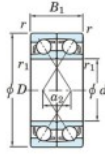

## Deep groove ball bearing single row 7003-CDF-FY-JTEKT - 7003-CDF-FY-JTEKT

<https://www.123bearing.co.uk/bearing-housing/deep-groove-bearing/single-row/7003-cdf-fy-jtekt>

Boundary dimensions

Single ball bearings Face to face (FF)

Bearing No.	Boundary dimensions(mm)					Basic load ratings(kN)		Fatigue load factor		Limiting speeds(min-1)
	d	D	B	r1(min)	r1(max)	Cr	Cor	Cu	f0	Grease lub.
7003CDF FY	17	35	20	0.3	-	14.8	8.95	0.46	14.6	25000

## PRODUCT FEATURES

Brand	JTEKT
N° Ean13	3616060650863
Inside diameter	17 mm
Outside diameter	35 mm
Thickness	20 mm
Limiting speed	25000 rpm
Dynamic load	14.8 kN
Static load	8.95 kN
Packaging	1

[contact@123bearing.co.uk](mailto:contact@123bearing.co.uk)