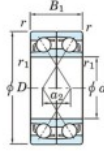

Deep groove ball bearing single row 7202-BDF-FY-JTEKT - 7202-BDF-FY-JTEKT

<https://www.123bearing.co.uk/bearing-housing/deep-groove-bearing/single-row/7202-bdf-fy-jtekt>

Boundary dimensions

Single row bearings Face to face (FF)

Bearing No.	Boundary dimensions (mm)					Basic load ratings (kN)		Fatigue load factor		Limiting speeds (min ⁻¹)
	d	D	B	r (mm)	r1 (mm)	Cr	Cor	Cu	f0	Grease lub.
7202BDF FY	15	35	22	0.6	-	15.1	7.85	0.52	-	14000

PRODUCT FEATURES

Brand	JTEKT
N° Ean13	3616060650795
Inside diameter	15 mm
Outside diameter	35 mm
Thickness	22 mm
Limiting speed	14000 rpm
Dynamic load	15.1 kN
Static load	7.85 kN
Packaging	1

contact@123bearing.co.uk