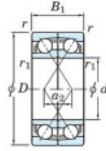

Deep groove ball bearing single row 7002-BDF-FY-JTEKT - 7002-BDF-FY-JTEKT

<https://www.123bearing.co.uk/bearing-housing/deep-groove-bearing/single-row/7002-bdf-fy-jtekt>

Boundary dimensions

Single ball bearings Face to face (FF)

Bearing No.	Boundary dimensions(mm)					Basic load ratings(kN)		Fatigue load factor		Limiting speeds(min-1)
	d	D	B	r1(min)	r1(max)	C _r	C _{0r}	C _u	f ₀	Grease Lub.
7002BDF FY	15	32	18	0.3	-	11.3	6.3	0.32	-	15000

PRODUCT FEATURES

Brand	JTEKT
N° Ean13	3616060650764
Inside diameter	15 mm
Outside diameter	32 mm
Thickness	18 mm
Limiting speed	15000 rpm
Dynamic load	11.3 kN
Static load	6.3 kN
Packaging	1

contact@123bearing.co.uk