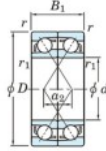

Deep groove ball bearing single row 7301-DF-FY-JTEKT - 7301-DF-FY-JTEKT

<https://www.123bearing.co.uk/bearing-housing/deep-groove-bearing/single-row/7301-df-fy-jtekt>

Boundary dimensions

Single ball bearings Face to face (DF)

Bearing No.	Boundary dimensions (mm)						Basic load ratings (kN)		Fatigue load limit (kN) C _u	factor f ₀	Limiting speeds (min ⁻¹) Grease lub.
	d	D	B	r (min)	r1 (min)	C _r	C _{0r}				
7301DF FY	12	37	24	1	-	20.7	9.2	0.72	-	20000	

PRODUCT FEATURES

Brand	JTEKT
N° Ean13	3616060650740
Inside diameter	12 mm
Outside diameter	37 mm
Thickness	24 mm
Limiting speed	20000 rpm
Dynamic load	20.7 kN
Static load	9.2 kN
Packaging	1

contact@123bearing.co.uk