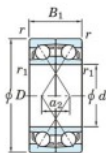

Deep groove ball bearing single row 7201-BDF-FY-JTEKT - 7201-BDF-FY-JTEKT

<https://www.123bearing.co.uk/bearing-housing/deep-groove-bearing/single-row/7201-bdf-fy-jtekt>

Boundary dimensions

Wide ball bearings Face to face (FF)

Bearing No.	Boundary dimensions(mm)						Basic load ratings(kN)		Fatigue load factor		Limiting speeds(min-1)
	d	D	B	r1(min)	r1(max)	-	Cr	Cor	Ca	f0	Grease lub.
7201BDF FY	12	32	20	0.6	-	-	14	6.8	0.48	-	16000

PRODUCT FEATURES

Brand	JTEKT
N° Ean13	3616060650719
Inside diameter	12 mm
Inside diameter	0.472" inch
Outside diameter	32 mm
Outside diameter	1.26" inch
Thickness	20 mm
Thickness	0.787" inch
Limiting speed	16000 rpm
Dynamic load	14 kN
Static load	6.8 kN
Packaging	1