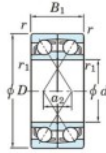

Deep groove ball bearing single row 7901-CDF-FY-JTEKT - 7901-CDF-FY-JTEKT

<https://www.123bearing.co.uk/bearing-housing/deep-groove-bearing/single-row/7901-cdf-fy-jtekt>

Boundary dimensions

#Single ball bearings Face to face (DF)

Bearing No.	Boundary dimensions (mm)						Basic load ratings (kN)		Fatigue load factor		Limiting speeds (min-1)
	d	D	B	r (mm)	r1 (mm)	Cr	C0r	Cu	f0	Grease lub.	
7901CDF FY	12	24	12	0.3	-	6.45	3.45	0.14	14.7	37000	

PRODUCT FEATURES

Brand	JTEKT
N° Ean13	3616060650672
Inside diameter	12 mm
Inside diameter	0.472" inch
Outside diameter	24 mm
Outside diameter	0.945" inch
Thickness	12 mm
Thickness	0.472" inch
Limiting speed	37000 rpm
Dynamic load	6.45 kN
Static load	3.45 kN
Packaging	1