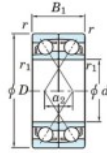

Deep groove ball bearing single row 7200-BDF-FY-JTEKT - 7200-BDF-FY-JTEKT

<https://www.123bearing.co.uk/bearing-housing/deep-groove-bearing/single-row/7200-bdf-fy-jtekt>

Boundary dimensions

Single ball bearings Face to face (FF)

Bearing No.	Boundary dimensions (mm)					Basic load ratings (kN)		Fatigue load factor		Limiting speeds (min ⁻¹)
	d	D	B	r (min)	r1 (min)	Cr	Cor	Cu	f0	Grease lub.
7200BDF FY	10	30	18	0.6	-	8.7	4.05	0.21	-	18000

PRODUCT FEATURES

Brand	JTEKT
N° Ean13	3616060650634
Inside diameter	10 mm
Outside diameter	30 mm
Thickness	18 mm
Limiting speed	18000 rpm
Dynamic load	8.7 kN
Static load	4.05 kN
Packaging	1

contact@123bearing.co.uk