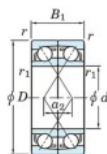

Deep groove ball bearing single row 7000-CDF-FY-JTEKT - 7000-CDF-FY-JTEKT

<https://www.123bearing.co.uk/bearing-housing/deep-groove-bearing/single-row/7000-cdf-fy-jtekt>

Boundary dimensions

Single row bearings Face to face (FF)

Bearing No.	Boundary dimensions (mm)					Basic load ratings (kN)		Fatigue load factor		Limiting speeds (min-1)
	d	D	B	r (min)	r1 (min)	Cr	Cor	C0r	f0	Grease lub.
7000CDF FY	10	26	16	0.3	-	10.7	4.95	0.25	12.5	37000

PRODUCT FEATURES

Brand	JTEKT
N° Ean13	3616060650627
Inside diameter	10 mm
Inside diameter	0.394" inch
Outside diameter	26 mm
Outside diameter	1.024" inch
Thickness	16 mm
Thickness	0.63" inch
Limiting speed	37000 rpm
Dynamic load	10.7 kN
Static load	4.95 kN
Packaging	1