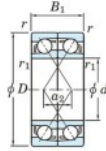

## Deep groove ball bearing single row 7000-DF-FY-JTEKT - 7000-DF-FY-JTEKT

<https://www.123bearing.co.uk/bearing-housing/deep-groove-bearing/single-row/7000-df-fy-jtekt>

Boundary dimensions

Profile ball bearings Face to face (DF)

Bearing No.	Boundary dimensions (mm)					Basic load ratings (kN)		Fatigue load factor		Limiting speeds (min-1)
	d	D	B	r (mm)	r1 (mm)	Cr	Cor	Cu	f0	Grease lub.
7000DF FY	10	26	16	0.3	-	10.1	4.65	0.24	-	27000

## PRODUCT FEATURES

Brand	JTEKT
N° Ean13	3616060650610
Inside diameter	10 mm
Outside diameter	26 mm
Thickness	16 mm
Limiting speed	27000 rpm
Dynamic load	10.1 kN
Static load	4.65 kN
Packaging	1

[contact@123bearing.co.uk](mailto:contact@123bearing.co.uk)