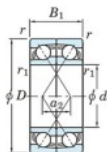

## Deep groove ball bearing single row 7000-BDF-FY-JTEKT - 7000-BDF-FY-JTEKT

<https://www.123bearing.co.uk/bearing-housing/deep-groove-bearing/single-row/7000-bdf-fy-jtekt>

Boundary dimensions

Angular ball bearings Face to face (DF)

Bearing No.	Boundary dimensions(mm)					Basic load ratings(kN)		Fatigue load limit(kN)	factor	Limiting speeds(min-1)
	d	D	B	r1(min)	r1(max)	Cr	Cor	Cu	f0	Grease lub.
7000BDF FY	10	26	16	0.3	-	9.4	4.35	0.22	-	20000

### PRODUCT FEATURES

Brand	JTEKT
N° Ean13	3616060650603
Inside diameter	10 mm
Outside diameter	26 mm
Thickness	16 mm
Limiting speed	20000 rpm
Dynamic load	9.4 kN
Static load	4.35 kN
Packaging	1

[contact@123bearing.co.uk](mailto:contact@123bearing.co.uk)