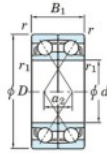

## Deep groove ball bearing single row 7900-CDF-JTEKT - 7900-CDF-JTEKT

<https://www.123bearing.co.uk/bearing-housing/deep-groove-bearing/single-row/7900-cdf-jtekt>

Boundary dimensions

Single ball bearings Face to face (DF)

Bearing No.	Boundary dimensions(mm)					Basic load ratings(kN)		Fatigue load limit(kN)	factor	Limiting speeds(min-1)
	d	D	B	r1(mm)	r2(mm)	Cr	Cor	Cu	f0	Grease lub.
7900CDF FY	10	22	12	0.3	-	6.1	3.05	0.12	14.2	42000

## PRODUCT FEATURES

Brand	JTEKT
N° Ean13	3616060650597
Inside diameter	10 mm
Outside diameter	22 mm
Thickness	12 mm
Limiting speed	42000 rpm
Dynamic load	6.1 kN
Static load	3.05 kN
Packaging	1

[contact@123bearing.co.uk](mailto:contact@123bearing.co.uk)