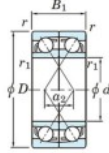

Deep groove ball bearing single row 7320-CDF-JTEKT - 7320-CDF-JTEKT

<https://www.123bearing.co.uk/bearing-housing/deep-groove-bearing/single-row/7320-cdf-jtekt>

Boundary dimensions

4 balls (or bearings) Face to face (DF)

Bearing No.	Boundary dimensions(mm)					Basic load ratings(kN)		Fatigue load factor		Limiting speeds(min-1)
	d	D	B	α (min)	r_1 (mm)	C_r	C_{0r}	f_0	f_0	Grease lub.
7320CDF	100	215	94	3	1.1	451	415	17	13.4	3200

PRODUCT FEATURES

Brand	JTEKT
N° Ean13	3616060650580
Inside diameter	100 mm
Outside diameter	215 mm
Thickness	94 mm
Limiting speed	3200 rpm
Dynamic load	451 kN
Static load	415 kN
Packaging	1

contact@123bearing.co.uk