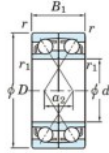

Deep groove ball bearing single row 7220-DF-JTEKT - 7220-DF-JTEKT

<https://www.123bearing.co.uk/bearing-housing/deep-groove-bearing/single-row/7220-df-jtekt>

Boundary dimensions

Single ball bearings Face to face (DF)

Bearing No.	Boundary dimensions(mm)						Basic load ratings(kN)		Fatigue load factor		Limiting speeds(min-1) Grease lub.
	d	D	B	r (mm)	r1 (mm)	Cr	Cor	Cu	f0		
7220DF	100	180	68	2.1	1.1	292	252	13	-	2600	

PRODUCT FEATURES

Brand	JTEKT
N° Ean13	3616060650535
Inside diameter	100 mm
Outside diameter	180 mm
Thickness	68 mm
Limiting speed	2600 rpm
Dynamic load	292 kN
Static load	252 kN
Packaging	1

contact@123bearing.co.uk