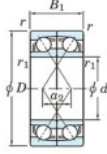

## Deep groove ball bearing single row 7319-CDF-JTEKT - 7319-CDF-JTEKT

<https://www.123bearing.co.uk/bearing-housing/deep-groove-bearing/single-row/7319-cdf-jtekt>

Boundary dimensions

Single row bearings Face to face (DF)

Bearing No.	Boundary dimensions(mm)						Basic load ratings(kN)		Fatigue load limit(kN) C0	factor f0	Limiting speeds(min-1) Grease lub.
	d	D	B	r (min)	r1 (min)	r2 (min)	Cr	Cor			
7319CDF	95	200	90	3	1.1		398	348	14.8	13.5	3500

## PRODUCT FEATURES

Brand	JTEKT
N° Ean13	3616060650511
Inside diameter	95 mm
Outside diameter	200 mm
Thickness	90 mm
Limiting speed	3500 rpm
Dynamic load	398 kN
Static load	348 kN
Packaging	1

[contact@123bearing.co.uk](mailto:contact@123bearing.co.uk)