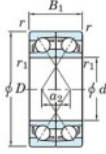

Deep groove ball bearing single row 7219-DF-JTEKT - 7219-DF-JTEKT

<https://www.123bearing.co.uk/bearing-housing/deep-groove-bearing/single-row/7219-df-jtekt>

Boundary dimensions

Two deep groove ball bearings Face to face (DF)

Bearing No.	Boundary dimensions(mm)						Basic load ratings(kN)		Fatigue load limit(kN) C ₂	factor f0	Limiting speeds(min-1) Grease Lub.
	d	D	B	r1(mm)	r2(mm)	Cr	Cor				
7219DF	95	170	64	2.1	1.1	260	221	11.8	-	2800	

PRODUCT FEATURES

Brand	JTEKT
N° Ean13	3616060650474
Inside diameter	95 mm
Outside diameter	170 mm
Thickness	64 mm
Limiting speed	2800 rpm
Dynamic load	260 kN
Static load	221 kN
Packaging	1

contact@123bearing.co.uk