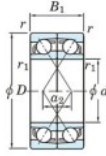

Deep groove ball bearing single row 7318-BDF-JTEKT - 7318-BDF-JTEKT

<https://www.123bearing.co.uk/bearing-housing/deep-groove-bearing/single-row/7318-bdf-jtekt>

Boundary dimensions

Angular ball bearings Face to face (DF)

Bearing No.	Boundary dimensions(mm)						Basic load ratings(kN)		Fatigue load limit(kN)		Factor	Limiting speeds(min-1)
	d	D	B	r1	r2	r3	Cr	C0r	Cr	C0r		
7318BDF	90	190	86	3	1.1	317	270	11.8	10	-	2000	

PRODUCT FEATURES