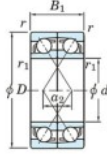

Deep groove ball bearing single row 7218-DF-JTEKT - 7218-DF-JTEKT

<https://www.123bearing.co.uk/bearing-housing/deep-groove-bearing/single-row/7218-df-jtekt>

Boundary dimensions

Single ball bearings Face to face (DF)

Bearing No.	Boundary dimensions(mm)					Basic load ratings(kN)		Fatigue load limit(kN)	factor	Limiting speeds(min-1)
	d	D	B	r (min)	r1 (min)	C _r	C _{0r}			
7218DF	90	160	60	2	1	239	206	11.3	-	3000

PRODUCT FEATURES

Brand	JTEKT
N° Ean13	3616060650412
Inside diameter	90 mm
Outside diameter	160 mm
Thickness	60 mm
Limiting speed	3000 rpm
Dynamic load	239 kN
Static load	206 kN
Packaging	1

contact@123bearing.co.uk

02038 087 274