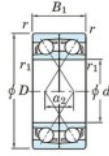

Deep groove ball bearing single row 7317-BDF-JTEKT - 7317-BDF-JTEKT

<https://www.123bearing.co.uk/bearing-housing/deep-groove-bearing/single-row/7317-bdf-jtekt>

Boundary dimensions

Angular ball bearings Face to face (FF)

Bearing No.	Boundary dimensions(mm)						Basic load ratings(kN)		Fatigue load limit(kN)		Factor	Limiting speeds(min-1)
	d	D	B	r (min)	r1 (min)	Cr	C0r	C0	C0r			
7317BDF	85	180	82	3	1.1	295	244	13.7	-	-	2100	

PRODUCT FEATURES

Brand	JTEKT
N° Ean13	4549250201998
Inside diameter	85 mm
Outside diameter	180 mm
Thickness	82 mm
Limiting speed	2100 rpm
Dynamic load	295 kN
Static load	244 kN
Packaging	1

contact@123bearing.co.uk