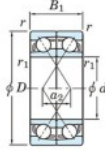

## Deep groove ball bearing single row 7316-CDF-JTEKT - 7316-CDF-JTEKT

<https://www.123bearing.co.uk/bearing-housing/deep-groove-bearing/single-row/7316-cdf-jtekt>

Boundary dimensions

Angular ball bearings Face to face (DF)

Bearing No.	Boundary dimensions(mm)						Basic load ratings(kN)		Fatigue load limit(kN)		Limiting speeds(min-1) Grease lub.
	d	D	B	r (min)	r1 (min)	Cr	Cor	C0	f0		
7316CDF	80	170	78	2.1	1.1	321	255	16.8	13.5	4100	

## PRODUCT FEATURES

Brand	JTEKT
N° Ean13	3616060650344
Inside diameter	80 mm
Inside diameter	3.15" inch
Outside diameter	170 mm
Outside diameter	6.693" inch
Thickness	78 mm
Thickness	3.071" inch
Limiting speed	4100 rpm
Dynamic load	321 kN
Static load	255 kN
Packaging	1