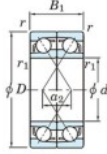

## Deep groove ball bearing single row 7315-CDF-JTEKT - 7315-CDF-JTEKT

<https://www.123bearing.co.uk/bearing-housing/deep-groove-bearing/single-row/7315-cdf-jtekt>

Boundary dimensions

Angular ball bearings Face to face (DF)

Bearing No.	Boundary dimensions(mm)					Basic load ratings(kN)		Fatigue load limit(kN)	factor	Limiting speeds(min-1)
	d	D	B	r1(min)	r1(max)	Cr	Cor			
7315CDF	75	160	74	2.1	1.1	296	227	15.5	13.4	4400

## PRODUCT FEATURES

Brand	JTEKT
N° Ean13	3616060650290
Inside diameter	75 mm
Outside diameter	160 mm
Thickness	74 mm
Limiting speed	4400 rpm
Dynamic load	296 kN
Static load	227 kN
Packaging	1

[contact@123bearing.co.uk](mailto:contact@123bearing.co.uk)