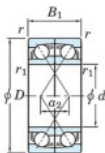

Deep groove ball bearing single row 7315-DF-JTEKT - 7315-DF-JTEKT

<https://www.123bearing.co.uk/bearing-housing/deep-groove-bearing/single-row/7315-df-jtekt>

Boundary dimensions

Single ball bearings Face to face (DF)

Bearing No.	Boundary dimensions(mm)						Basic load ratings(kN)		Fatigue load limit(kN)		Factor	Limiting speeds(min-1) Grease Lub.
	d	D	B	r1(min)	r2(min)	Cr	C0r	C0	10			
7315DF	75	160	74	2.1	1.1	276	212	13.5	-	-	3200	

PRODUCT FEATURES

Brand	JTEKT
N° Ean13	4549250201691
Inside diameter	75 mm
Outside diameter	160 mm
Thickness	74 mm
Limiting speed	3200 rpm
Dynamic load	276 kN
Static load	212 kN
Packaging	1

contact@123bearing.co.uk