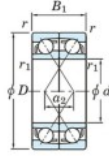

## Deep groove ball bearing single row 7315-BDF-JTEKT - 7315-BDF-JTEKT

<https://www.123bearing.co.uk/bearing-housing/deep-groove-bearing/single-row/7315-bdf-jtekt>

Boundary dimensions

Angular contact bearings Face to face (DF)

Bearing No.	Boundary dimensions(mm)					Basic load ratings(kN)		Fatigue load limit(kN)	factor	Limiting speeds(min-1)
	d	D	B	r (mm)	r1 (mm)	Cr	Cor			
7315BDF	75	160	74	2.1	1.1	253	195	11.7	-	2400

### PRODUCT FEATURES

Brand	JTEKT
N° Ean13	3616060650276
Inside diameter	75 mm
Inside diameter	2.953" inch
Outside diameter	160 mm
Outside diameter	6.299" inch
Thickness	74 mm
Thickness	2.913" inch
Limiting speed	2400 rpm
Dynamic load	253 kN
Static load	195 kN
Packaging	1