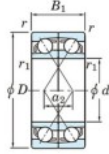

Deep groove ball bearing single row 7215-DF-JTEKT - 7215-DF-JTEKT

<https://www.123bearing.co.uk/bearing-housing/deep-groove-bearing/single-row/7215-df-jtekt>

Boundary dimensions

Angular ball bearings Face to face (DF)

Bearing No.	Boundary dimensions(mm)					Basic load ratings(kN)		Fatigue load limit(kN)	factor	Limiting speeds(min-1)
	d	D	B	r (min)	r1 (min)	Cr	Cor			
7215DF	75	130	50	1.5	1	168	139	8.4	-	3600

PRODUCT FEATURES