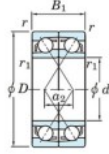

Deep groove ball bearing single row 7314-CDF-JTEKT - 7314-CDF-JTEKT

<https://www.123bearing.co.uk/bearing-housing/deep-groove-bearing/single-row/7314-cdf-jtekt>

Boundary dimensions

Single ball bearings Face to face (DF)

Bearing No.	Boundary dimensions(mm)					Basic load ratings(kN)		Fatigue load factor		Limiting speeds(min-1)
	d	D	B	r1(min)	r1(max)	Cr	Cor	f0	f0	Grease lub.
7314CDF	70	150	70	2.1	1.1	272	200	14.2	13.4	4700

PRODUCT FEATURES

Brand	JTEKT
N° Ean13	3616060650238
Inside diameter	70 mm
Outside diameter	150 mm
Thickness	70 mm
Limiting speed	4700 rpm
Dynamic load	272 kN
Static load	200 kN
Packaging	1

contact@123bearing.co.uk